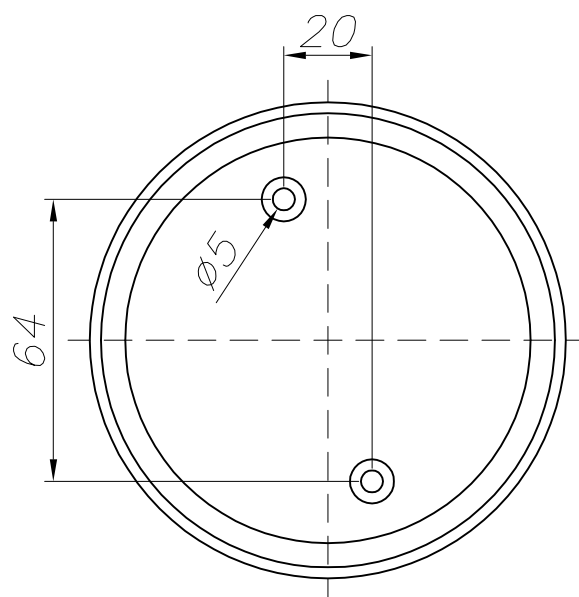

ALUMINIO EXTRUIDO
EXTRUDED ALUMINIUM

ALUMINIO INYECTADO
INJECTED ALUMINIUM