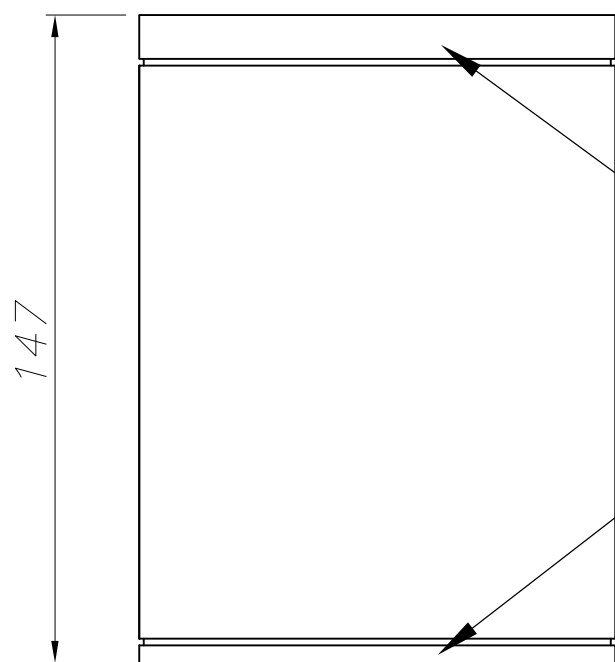

CRISTAL TRANSPARENTE
TRANSPARENT GLASS

ALUMINIO EXTRUIDO
EXTRUDED ALUMINIUM

ALUMINIO INYECTADO
INJECTED ALUMINIUM

PLANTILLA DE INSTALACIÓN
INSTALLATION TEMPLATE