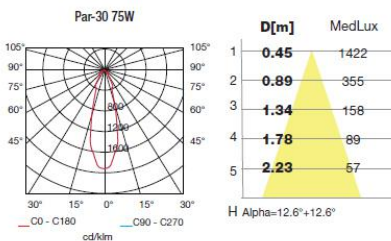

MATERIALS / FINISHES

Structure material:	High purity aluminium	Diffuser material:	Glass
Structure finish:	Grey	Diffuser finish:	Transparent