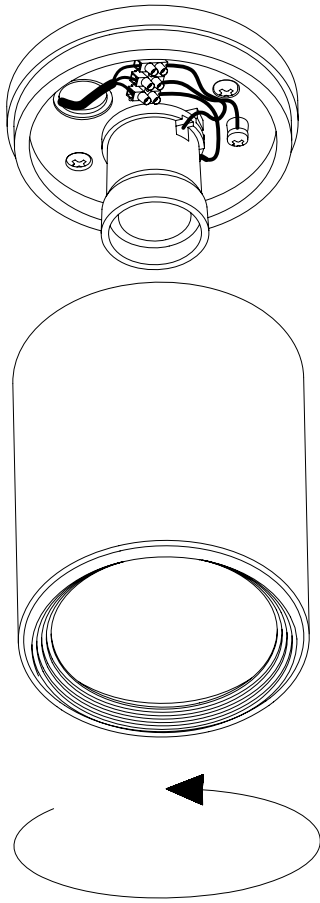

The photograph may not match the reference exactly. Please read the product description to identify the finish.

TECHNICAL CHARACTERISTICS

Type:	Ceiling fixture
IP Protection degrees:	IP65
IK Protection degrees:	IK07
Light source 1:	1 x E27/PAR-30 MAX 75W Maximum lamp length: 90.00 mm Maximum lamp diameter: 97.00 mm
Total power consumption (W):	75
Voltage / Frequency:	230V/50-60Hz
Warranty (Years):	2
Units per box:	8
Net Weight (Kg):	0.63
EAN:	8435111067383

MATERIALS / FINISHES

Structure material:	High purity aluminium	Diffuser material:	Glass
Structure finish:	Grey	Diffuser finish:	Transparent

Download photometric file .ldt /.ies

Click on image to download energy label

ALUMINIO EXTRUIDO
EXTRUDED ALUMINIUM

ALUMINIO INYECTADO
INJECTED ALUMINIUM

PLANTILLA DE INSTALACIÓN
INSTALLATION TEMPLATE

①

②

③

④