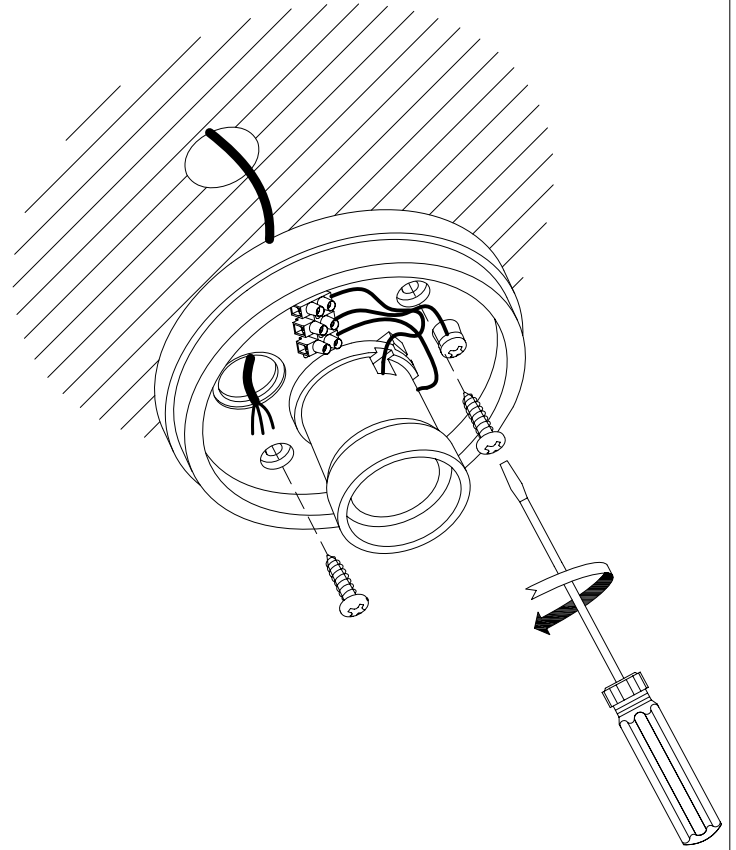

The photograph may not match the reference exactly. Please read the product description to identify the finish.

TECHNICAL CHARACTERISTICS

Type:	Ceiling fixture
IP Protection degrees:	IP65
IK Protection degrees:	IK07
Light source 1:	1 x E27/PAR-30 MAX 75W Maximum lamp length: 90.00 mm Maximum lamp diameter: 97.00 mm
Total power consumption (W):	75
Voltage / Frequency:	230V/50-60Hz
Warranty (Years):	2
Units per box:	8
Net Weight (Kg):	0.63
EAN:	8435111067383

ALUMINIO EXTRUIDO
EXTRUDED ALUMINIUM

ALUMINIO INYECTADO
INJECTED ALUMINIUM

PLANTILLA DE INSTALACIÓN
INSTALLATION TEMPLATE

①

②

③

④