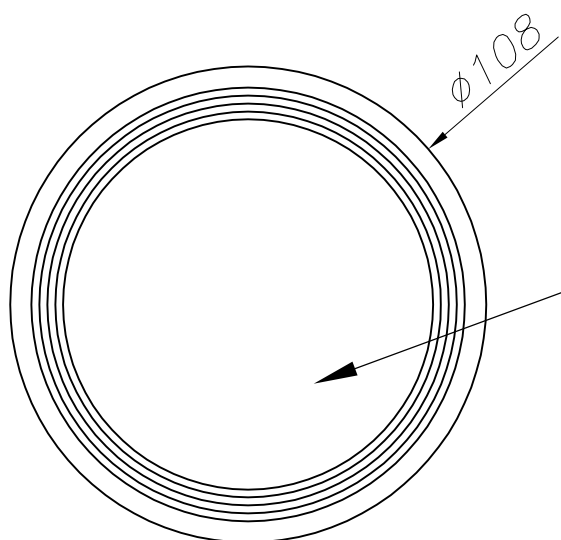

CRISTAL TRANSPARENTE
TRANSPARENT GLASS