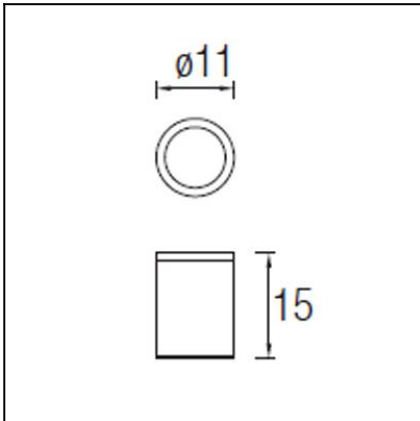

The photograph may not match the reference exactly. Please read the product description to identify the finish.

TECHNICAL CHARACTERISTICS

Type:	Ceiling fixture
IP Protection degrees:	IP65
IK Protection degrees:	IK07
Light source 1:	1 x E27/PAR-30 MAX 75W Maximum lamp length: 90.00 mm Maximum lamp diameter: 97.00 mm
Total power consumption (W):	75
Voltage / Frequency:	230V/50-60Hz
Warranty (Years):	2
Units per box:	8
Net Weight (Kg):	0.63
EAN:	8435111067383