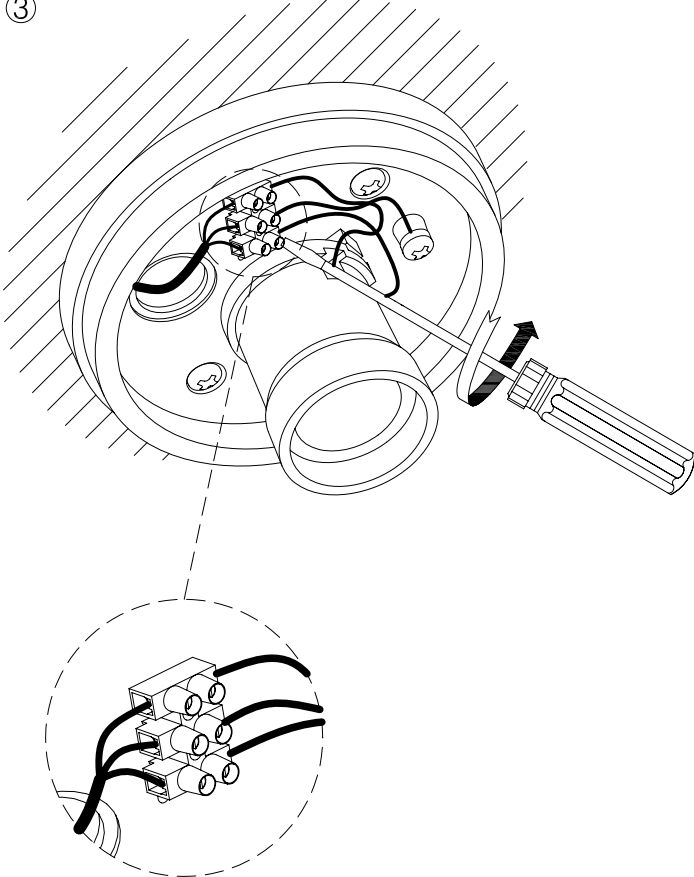

The photograph may not match the reference exactly. Please read the product description to identify the finish.

TECHNICAL CHARACTERISTICS

Type:	Ceiling fixture
IP Protection degrees:	IP65
IK Protection degrees:	IK07
Light source 1:	1 x E27/PAR-30 MAX 75W Maximum lamp length: 90.00 mm Maximum lamp diameter: 97.00 mm
Total power consumption (W):	75
Voltage / Frequency:	230V/50-60Hz
Warranty (Years):	2
Units per box:	8
Net Weight (Kg):	0.63
EAN:	8435111067383

ALUMINIO EXTRUIDO
EXTRUDED ALUMINIUM

ALUMINIO INYECTADO
INJECTED ALUMINIUM

PLANTILLA DE INSTALACIÓN
INSTALLATION TEMPLATE

①

②

③

④