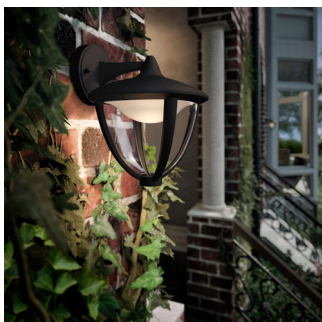

Warm white light

Light can have different color temperatures, indicated in units called Kelvin (K). Lamps with a low Kelvin value produce a warm, more cosy light, while those with a higher Kelvin value produce a cool, more energising light. This Philips lamp offers warm white light for a cosy atmosphere.