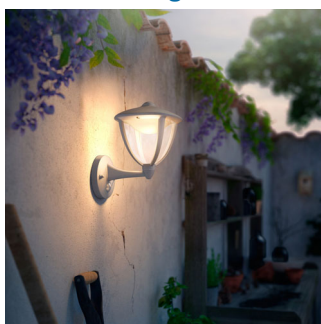

Warm white light

Light can have different color temperatures, indicated in units called Kelvin (K). Lamps with a low Kelvin value produce a warm, more cosy light, while those with a higher Kelvin value produce a cool, more energising light. This Philips lamp offers warm white light for a cosy atmosphere.