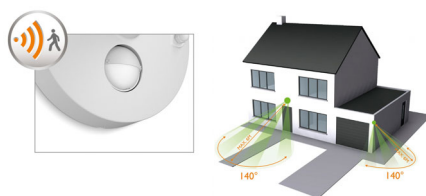

Motion sensor

A motion sensor is included to welcome you when you return home or let you know when someone's on their way.

154793116

Specifications

Design and finishing

- Material: aluminium, synthetics
- Color: white

Extra feature/accessory incl.

- Motion sensor
- Weatherproof
- 5 years warranty on the LED module

Product dimensions & weight

- Height: 26 cm
- Length: 17.4 cm
- Width: 22.8 cm
- Net weight: 0.690 kg

Technical specifications

- Mains power: Range 220 V - 240 V, 50-60 Hz
- Bulb technology: LED, 230 V
- Number of bulbs: 1
- Wattage bulb included: 4.5 W
- Light color: warm white
- Lamp lifetime up to: 15,000 hrs
- Total lumen output fixture: 430 lm
- Fixture dimmable: No
- LED
- IP code: IP44, protection against objects bigger than 1 mm, protection from splashed water
- Class of protection: I - earthed
- Light source equivalent to traditional bulb of: 37 W

Service

- Warranty: 2 year(s)

Packaging dimensions & weight

- Height: 27.8 cm
- Length: 23.8 cm
- Width: 18.3 cm
- Weight: 0.895 kg

Miscellaneous

- Especially designed for: Garden & Patio
- Style: Heritage
- Type: Wall light

Issue date 2015-09-07

Version: 2.1.1

12 NC: 9150 045 65601
EAN: 87 18696 12242 6

© 2015 Koninklijke Philips N.V.
All Rights reserved.

Specifications are subject to change without notice.
Trademarks are the property of Koninklijke Philips N.V.
or their respective owners.

www.philips.com