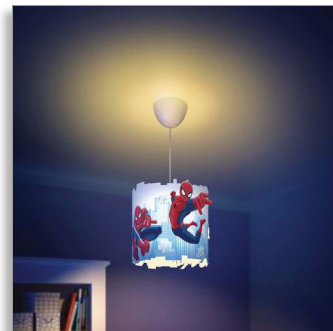

Philips Marvel
Suspension light

71751/40/16

Switch on imagination

This Philips and Marvel Spiderman hanging lamp with crazy cutouts casts playful patterns on bedroom walls and is vivid and colorful. Featuring Spiderman in full swing, it'll inspire big dreams and sweet dreams!

Designed for your kids room

- For kids
- Ideal for general illumination

Special characteristics

- Adjustable height at installation

Especificações

Design and finishing

- Color: multi color

Product dimensions & weight

- Height minimum: 33.8 cm
- Height maximum: 143.8 cm
- Length: 26 cm
- Width: 26 cm
- Net weight: 0.294 kg

Technical specifications

- Mains power: Range 220 V - 240 V
- Number of bulbs: 1
- Fitting/cap: E27
- Maximum wattage replacement bulb: 23 W
- IP code: IP20, protection against objects bigger

Miscellaneous

- Especially designed for: Kids room, Living- & Bedroom
- Style: Expressive
- Type: Suspension light

Destaques

For kids

This Philips and Marvel light for your child's bedroom creates an environment which encourages children to indulge in what they enjoy most – fun and creativity! A place where your child can study, play and sleep accompanied by their favorite Marvel character. This light is designed to be safe for your child.