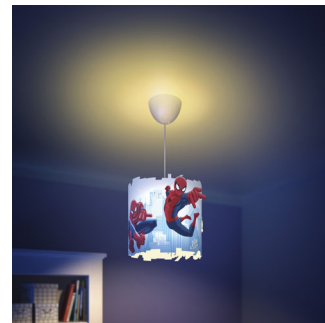

Philips Marvel
Suspension light

71751/40/16

Switch on imagination

This Philips and Marvel Spiderman hanging lamp with crazy cutouts casts playful patterns on bedroom walls and is vivid and colorful. Featuring Spiderman in full swing, it'll inspire big dreams and sweet dreams!

Designed for your kids room

- For kids
- Ideal for general illumination

Special characteristics

- Adjustable height at installation

Especificações

Design and finishing

- Color: multi color

Product dimensions & weight

Miscellaneous

- Especially designed for: Kids room, Living- & Bedroom
- Style: Expressive
- Type: Suspension light

Destaques

For kids

This Philips and Marvel light for your child's bedroom creates an environment which encourages children to indulge in what they enjoy most – fun and creativity! A place where your child can study, play and sleep accompanied by their favorite Marvel character. This light is designed to be safe for your child.

For general illumination

This Philips and Marvel light for your child's bedroom is the perfect centerpiece to create a pool of light. It provides the ideal light setting for your child's daily routines.