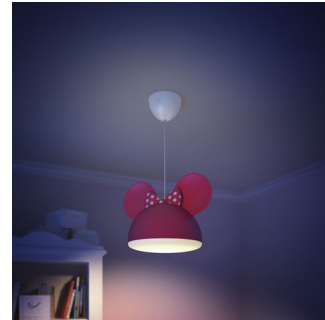

Philips Disney
Suspension light

Minnie Mouse
multi color

71758/31/16

Switch on imagination

Girls will love this amazing Philips and Disney Minnie Mouse pendant lamp. Instantly recognisable, these famous brightly-colored ears bring a playful touch to your daughter's room, helping to make it a fun place that she can call her own.

Designed for your kids room

- For kids
- Ideal for general illumination

Special characteristics

- Adjustable height at installation

Imaginative Lighting

PHILIPS

DISNEY

Suspension light
Minnie Mouse multi color

717583116

Highlights

For kids

This Philips and Disney light for your child's bedroom creates an environment which encourages children to indulge in what they enjoy most – fun and creativity! A place where your child can study, play and sleep accompanied by their favorite Disney character. This light is designed to be safe for your child.

Ideal for general illumination

This Philips and Disney light for your child's bedroom is the perfect centerpiece to create a pool of light. It provides the ideal light setting for your child's daily routines.