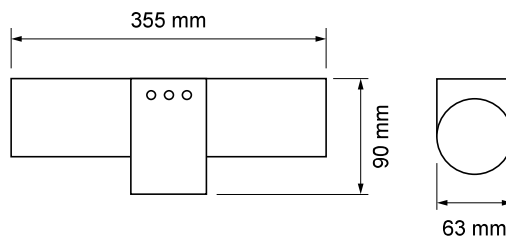

BATHROOM LIGHTING FIXTURE, CYLINDER, CHROME

Product N°	Voltage	Power	Base	Cat. N°
OTB2C	220V-240V AC	2x25 W max	2xG9	11414

LIGHTING FIXTURES

BATHROOM LIGHTING FIXTURE, SQUARE, CHROME

Product N°	Voltage	Power	Base	Cat. N°
OTB2K	220V-240V AC	2x25 W max	2xG9	11415

BATHROOM LIGHTING FIXTURE WITH SENSOR, CYLINDER

Product N°	Voltage	Power	Base	Cat. N°
OTB52C	220V-240V AC	2x40 W max	2xE14	11413