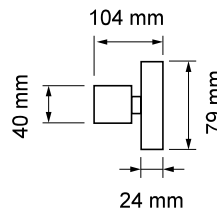

BATHROOM LIGHTING FIXTURE, CYLINDER, CHROME

Product N°	Voltage	Power	Base	Cat. N°
OTB2C	220V-240V AC	2x25 W max	2xG9	11414

LIGHTING FIXTURES

BATHROOM LIGHTING FIXTURE, SQUARE, CHROME

Product N°	Voltage	Power	Base	Cat. N°
OTB2K	220V-240V AC	2x25 W max	2xG9	11415

BATHROOM LIGHTING FIXTURE WITH SENSOR, CYLINDER

Product N°	Voltage	Power	Base	Cat. N°
OTB52C	220V-240V AC	2x40 W max	2xE14	11413