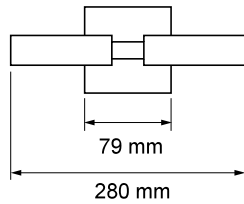

BATHROOM LIGHTING FIXTURE, CYLINDER, CHROME

Product N°	Voltage	Power	Base	Cat. N°
OTB2C	220V-240V AC	2x25 W max	2xG9	11414

LIGHTING FIXTURES

BATHROOM LIGHTING FIXTURE, SQUARE, CHROME

Product N°	Voltage	Power	Base	Cat. N°
OTB2K	220V-240V AC	2x25 W max	2xG9	11415

BATHROOM LIGHTING FIXTURE WITH SENSOR, CYLINDER

Product N°	Voltage	Power	Base	Cat. N°
OTB52C	220V-240V AC	2x40 W max	2xE14	11413