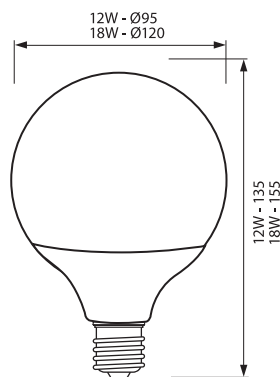

Домашен уют или индустриален шик, да се постигне различната визия е лесно с ORBI LED! Новата серия LED лампи на VIVALUX има изчистен дизайн, подходящ за открит монтаж, предлага се в две мощности 12W и 18W, а силният ѝ светлинен поток излъчва в топло бяла /3000K/ или неутрална /4000K/ светлина

Home comfort or industrial chic, it is easy to accomplish the different look with ORBI LED! The new series LED lamps of VIVALUX has clean design, appropriate for open installation. It has two options for the power - 12W and 18W, and its strong luminous flux radiates in warm white /3000K/ and neutral /4000K/ light.

25 000h

-90% energy

270°

Warmwhite 3000 K

Coollight 4000 K

Артикул	Мощност	Цокъл	Цветна t°	Цвят	Лумени	Код заявка	
Art	Watt	Base	K	Color	Lm	Order code	
ORBI G95 12W E27 WW	12W	E27	3000	WARMWHITE	1000	VIV003634	A+
ORBI G95 12W E27 CL	12W	E27	4000	COOLLIGHT	1000	VIV003635	A+
ORBI G120 18W E27 WW	18W	E27	3000	WARMWHITE	1500	VIV003632	A+
ORBI G120 18W E27 CL	18W	E27	4000	COOLLIGHT	1500	VIV003633	A+