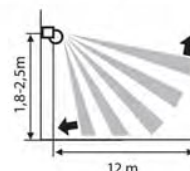

FLEX and RAFI are infrared sensors for wall mounting and horizontal range 180° and IP44. FLEX is movable in vertical direction and RAFI could be moved in both horizontal and vertical direction. The operation of both sensors could be regulated by the built-in knobs.

FLEX SR18

RAFI SR18

IP
44

FLEX

Артикул	Обхват	Цвят	Код заявка
Art	Range	Color	Order code
FLEX SR18-W	180°	WHITE	003076
FLEX SR18-B	180°	BLACK	003077

RAFI

Артикул	Обхват	Цвят	Код заявка
Art	Range	Color	Order code
RAFI SR18-W	180°	WHITE	003613
RAFI SR18-B	180°	BLACK	003612