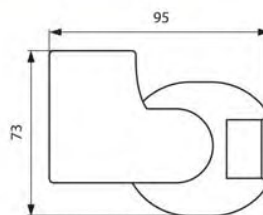

FLEX and RAFI are infrared sensors for wall mounting and horizontal range 180° and IP44. FLEX is movable in vertical direction and RAFI could be moved in both horizontal and vertical direction. The operation of both sensors could be regulated by the built-in knobs.

FLEX SR18

RAFI SR18

IP
44

FLEX

Артикул	Обхват	Цвят	Код заявка
Art	Range	Color	Order code
FLEX SR18-W	180°	WHITE	003076
FLEX SR18-B	180°	BLACK	003077

RAFI

Артикул	Обхват	Цвят	Код заявка
Art	Range	Color	Order code
RAFI SR18-W	180°	WHITE	003613
RAFI SR18-B	180°	BLACK	003612

FLEX

max 180°

RAFI