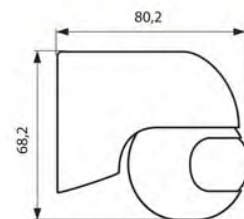

FLEX and RAFI are infrared sensors for wall mounting and horizontal range 180° and IP44. FLEX is movable in vertical direction and RAFI could be moved in both horizontal and vertical direction. The operation of both sensors could be regulated by the built-in knobs.

FLEX SR18

RAFI SR18

IP
44

FLEX

Артикул	Обхват	Цвят	Код заявка
Art	Range	Color	Order code
FLEX SR18-W	180°	WHITE	003076
FLEX SR18-B	180°	BLACK	003077

RAFI

Артикул	Обхват	Цвят	Код заявка
Art	Range	Color	Order code
RAFI SR18-W	180°	WHITE	003613
RAFI SR18-B	180°	BLACK	003612

FLEX

max 180°

RAFI